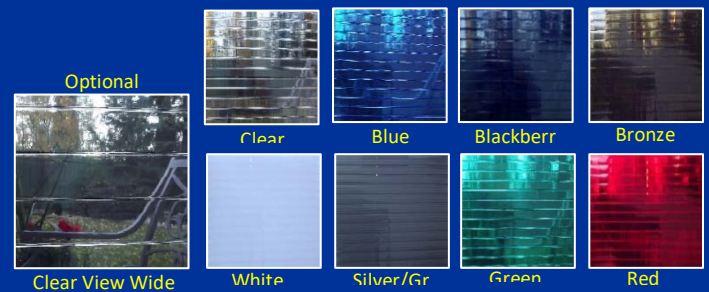

CAR WASH DOORS

SUPERIOR STRENGTH. SUPERIOR PERFORMANCE

FAST SHIPPING FOR EMERGENCY REPAIRS

by the MANUFACTURER OF THE "ORIGINAL" SUNSHINE DOOR™

www.sunshinedoor.com

CAR WASH DOORS

Sunshine Car Wash Doors are available with many options, including track cut out, bottom aluminum exterior panel, single pane clear acrylic, clear view wide port acrylic, and of course a selection of 8 colours of triple wall 5/8" thick polycarbonate. Sunshine Car Wash Doors are 1/3 the weight of glass, 140 times stronger than glass, and let in up to 80% of the natural sunlight. Each door is manufactured with anodized aluminum extrusion, engineered with an integral truss in each section for added strength and durability. All Sunshine Doors have rubber weather stripping between each of the sections, and thermal transfer between the exterior aluminum face and the glazing is addressed by sealing with a compression sealed rubber glazing wedge. Reduce the risk of freeze up, improve durability, keep rust away, with the original Sunshine Door, Built Tough.